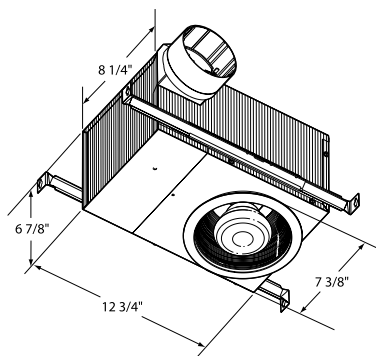

Broan® Selectable Speed Recessed Fan Light, 50 or 80 CFM

While the Broan® Recessed Fan/Light looks exactly like a standard recessed light, it also provides powerful ventilation. A simple switch just inside the fan housing adjusts power from 50 to 80 CFM to deliver the right level of ventilation for the powder room, bathroom, closet, laundry, nursery, shop or workout area. A standard E26 screw-in base ensures easy bulb replacement.

- 6" white trim matched to designs of major recessed light manufacturers
- Adjustable 50 or 80 CFM clears humidity, odor and airborne particulates and helps prevent mold and mildew
- 0.3/2.0 Sones for a quiet operating noise level
- Rugged, 26-gauge galvanized steel housing withstands moisture
- Plug-in, permanently lubricated motor engineered for continuous use
- Rated for up to 75W (bulb not included)
- Adjustable mounting brackets span up to 24" to simplify installation
- Fan and light can be wired to operate together or independently
- Motor assembly is removable for easy cleaning
- 4" duct connector with damper
- UL listed for use in insulated ceilings (type I.C.)
- UL listed for use over bathtubs or showers when connected to GFCI-protected branch circuit
- 3-year limited warranty